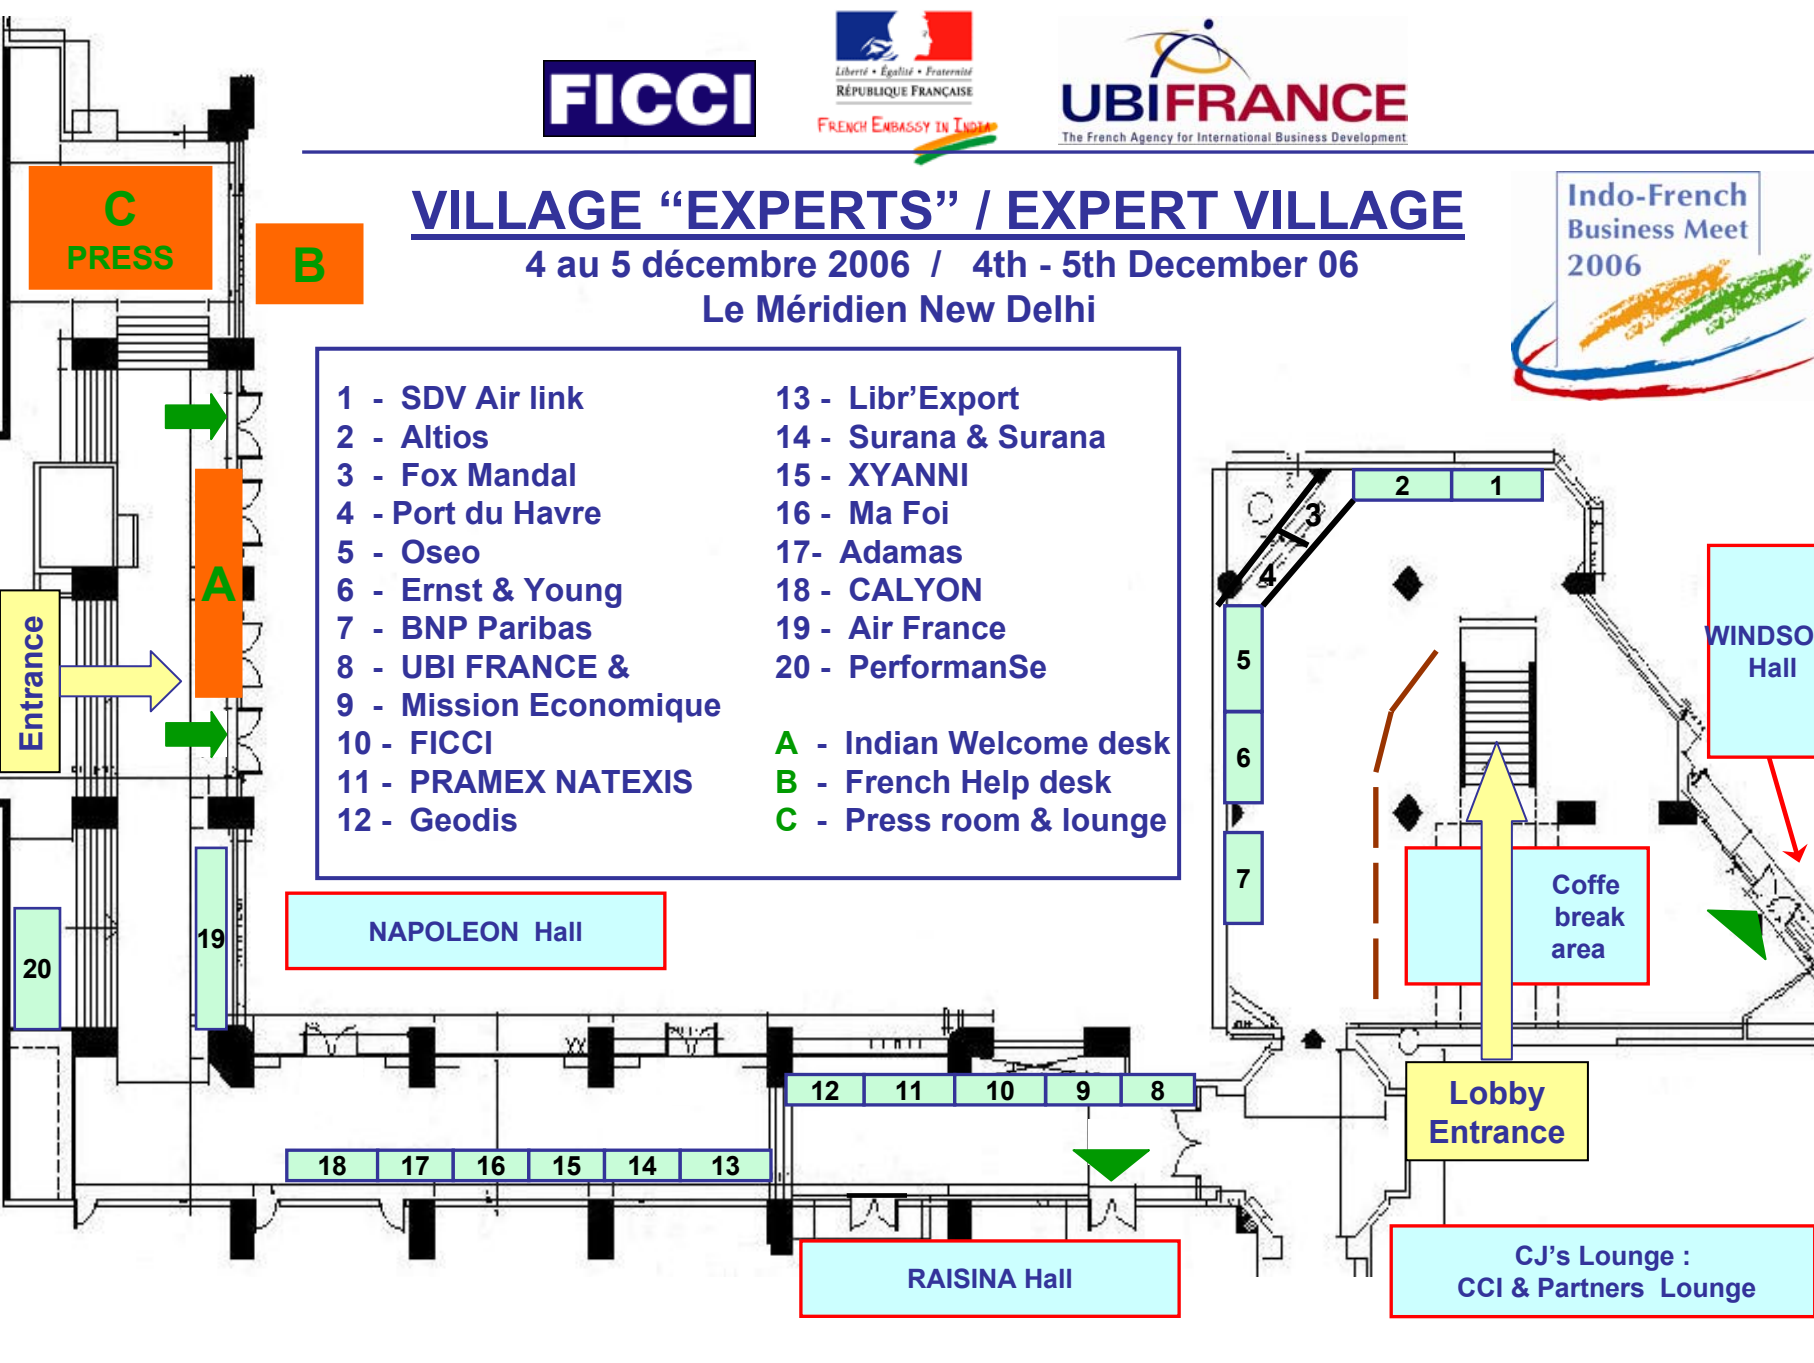

VILLAGE "EXPERTS" / EXPERT VILLAGE

4 au 5 décembre 2006 / 4th - 5th December 06

Le Méridien New Delhi

Indo-French
 Business Meet
 2006

- | | |
|------------------------|--------------------------------|
| 1 - SDV Air link | 13 - Libr'Expert |
| 2 - Altios | 14 - Surana & Surana |
| 3 - Fox Mandal | 15 - XYANNI |
| 4 - Port du Havre | 16 - Ma Foi |
| 5 - Oseo | 17- Adamas |
| 6 - Ernst & Young | 18 - CALYON |
| 7 - BNP Paribas | 19 - Air France |
| 8 - UBI FRANCE & | 20 - PerformanSe |
| 9 - Mission Economique | |
| 10 - FICCI | A - Indian Welcome desk |
| 11 - PRAMEX NATEXIS | B - French Help desk |
| 12 - Geodis | C - Press room & lounge |

C
PRESS

B

A

NAPOLEON Hall

RAISINA Hall

COFFE
break
area

WINDSO
Hall

Lobby
Entrance